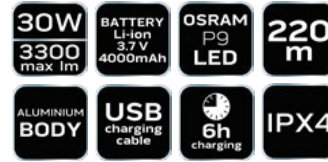

5 световых функций: 100%, 40%, 10%, 3%, стробоскоп
Водонепроницаемый корпус - соответствует стандарту IPX4
Алюминиевый корпус
USB-кабель

Ref. EAN
99-037 20/40 5907558451474