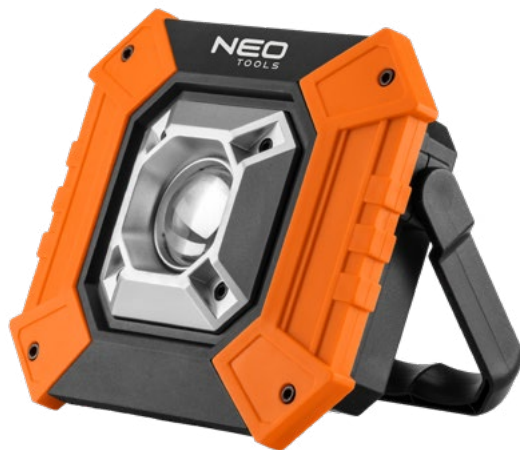

## NAŚWIETLACZ BATERYJNY

1st click:

2nd click:

3rd click:

4th click: OFF

10W  
750  
max lm

COB  
LED

HANDLE/  
SUPPORT