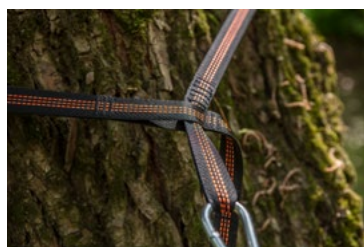

-  OUTDOOR NEO
-  x2
-  15 HOLES
-  2.5 m
-  CAPACITY 300 kg

Ref.  EAN
63-141 1/50 5907558454239

KÁBELFESZÍTŐ

-  OUTDOOR NEO
-  FOR 2.0-5.0 mm ROPE
-  x2
-  2 EASY USE SYSTEMS
-  INCLUDED ROPE ø 3.7 mm 1.5m