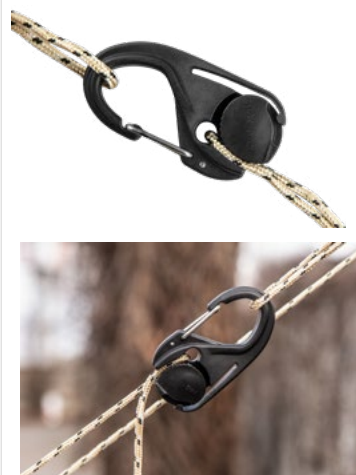

-  OUTDOOR NEO
-  x2
-  15 HOLES
-  2.5 m
-  CAPACITY 300 kg

Ref.  EAN
63-141 1/50 5907558454239

KÁBELFESZÍTŐ

-  OUTDOOR NEO
-  FOR 2.0-5.0 mm ROPE
-  x2
-  2 EASY USE SYSTEMS
-  INCLUDED ROPE ø 3.7 mm 1.5m