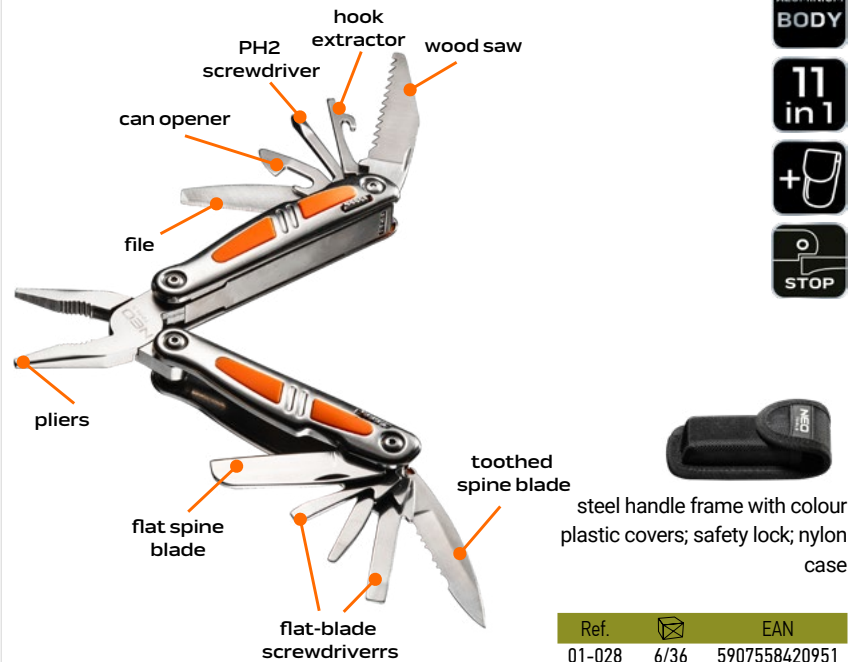

MULTI FUNCTION TOOL

steel handle frame with colour
plastic covers; safety lock; nylon
case

Ref. 01-028 EAN 5907558420951