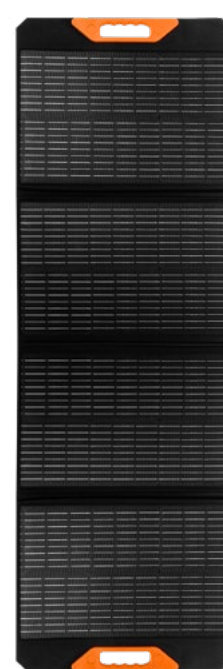

PORTABLE SOLAR PANEL

140 W max **18V** **2xUSB +USB C**
FOLDED: 548x 455x 40 mm
OPEN: 1678x 548x 15 mm

INCLUDES:
MC4 cable (6m)
crocodile clips (30cm cable)
solar charge controller

CHARGES:
12V battery
smartphone
laptop
tablet
power station

Environmentally friendly
2x standard USB outputs, 1x USB-C output
weight 4,4 kg

Ref. 90-142 1/3 EAN 5907558466195