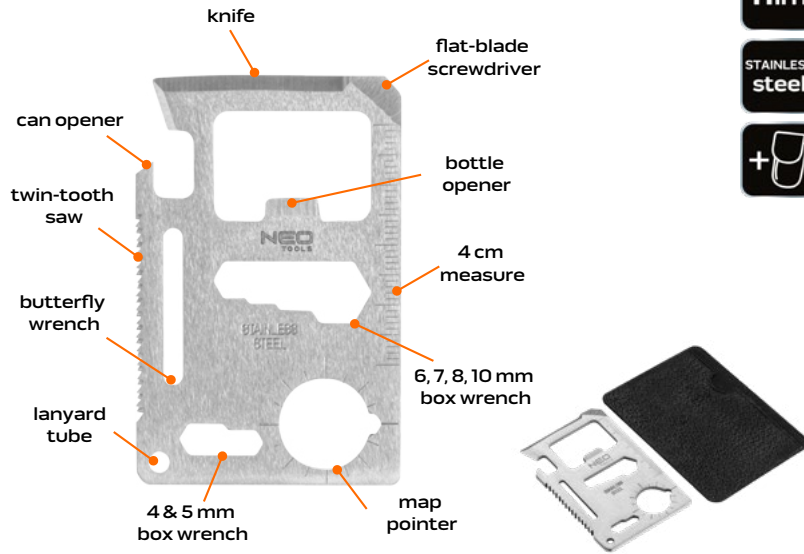

Available 08.2022

VACUUM FLASK

Stainless steel
Temperature retained:
75°C up to 6 h, 60°C up to 12 h

Ref.	Icon	EAN
GD07	1/24	5907558454390

SURVIVAL 10 IN 1 CARD

- 11in1**
- STAINLESS steel**
-

Ref. EAN
63-134 1/144 5907558454161