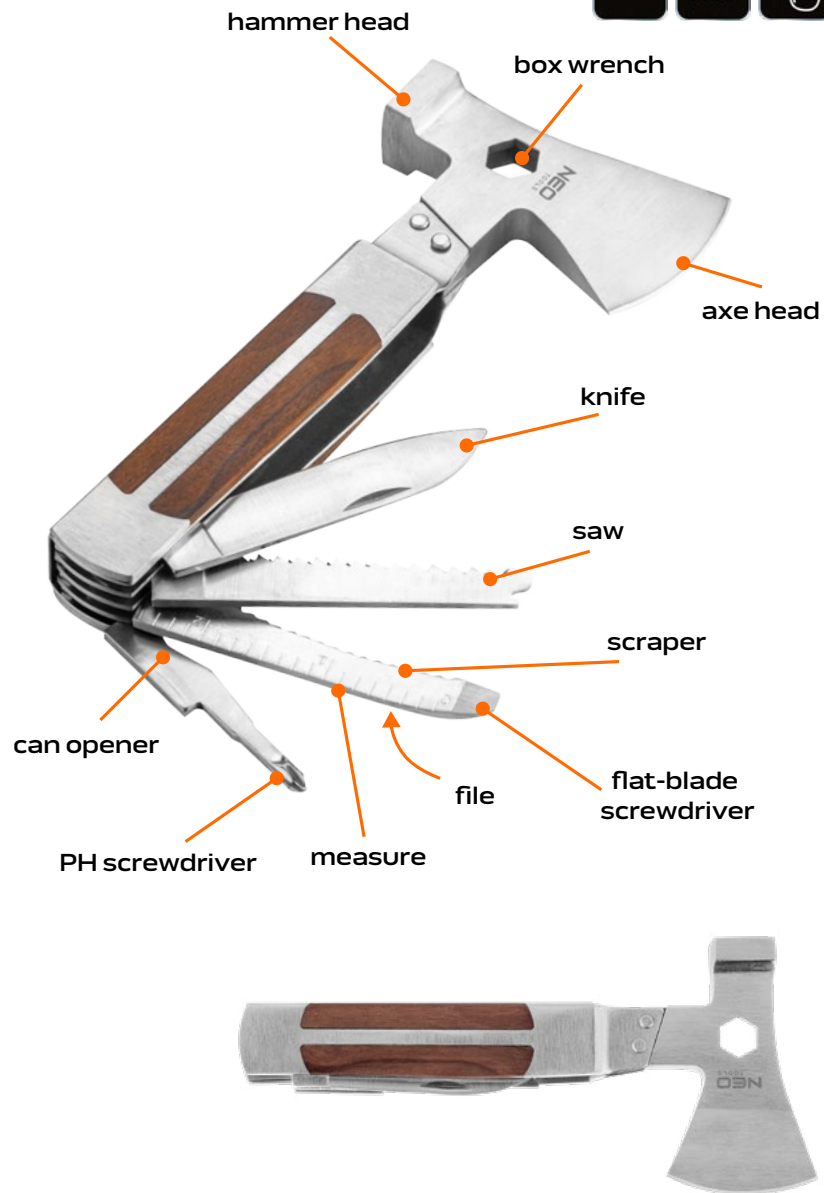

MULTITOOL 11 IN 1