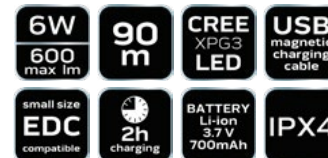

1st click:

2nd click:

3rd click: OFF

press 2 seconds:

double click:

4 selectable light modes: 100% (max. output for 40 s), 40%, 10%, strobe light
IPX4 rated for protection against water splashes from any direction
Suitable as a regular torch
Magnetic connector USB charging cable
Pocket edge clip