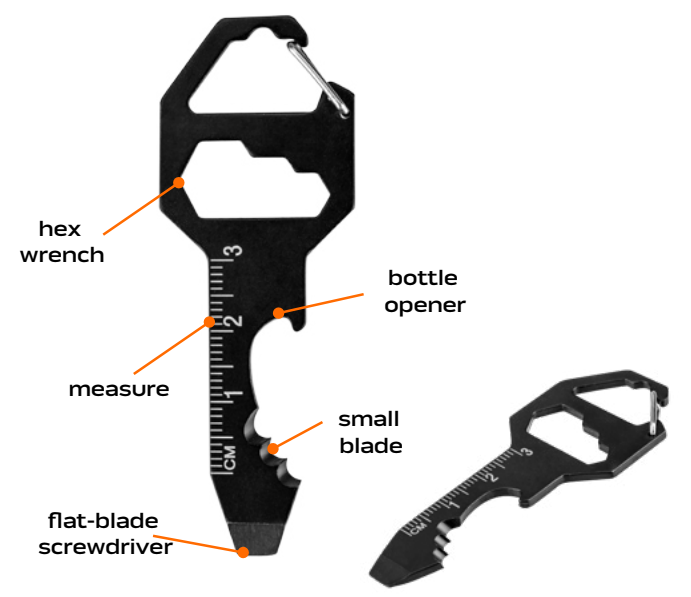

KEY RING 6IN1

Ref. EAN
GD09 250/1000 5907558459876