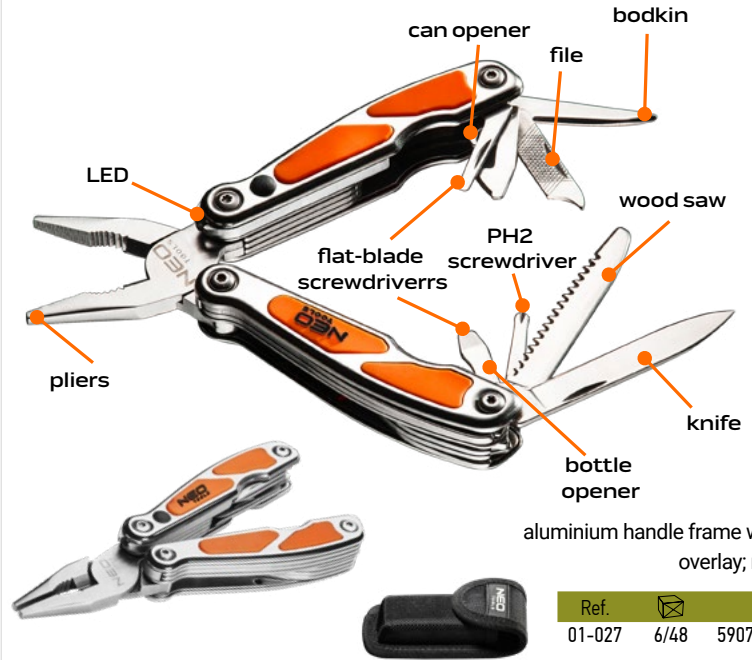

MULTI FUNCTION TOOL

aluminium handle frame with rubber
overlay; nylon case

Ref. 01-027 EAN 5907558420944