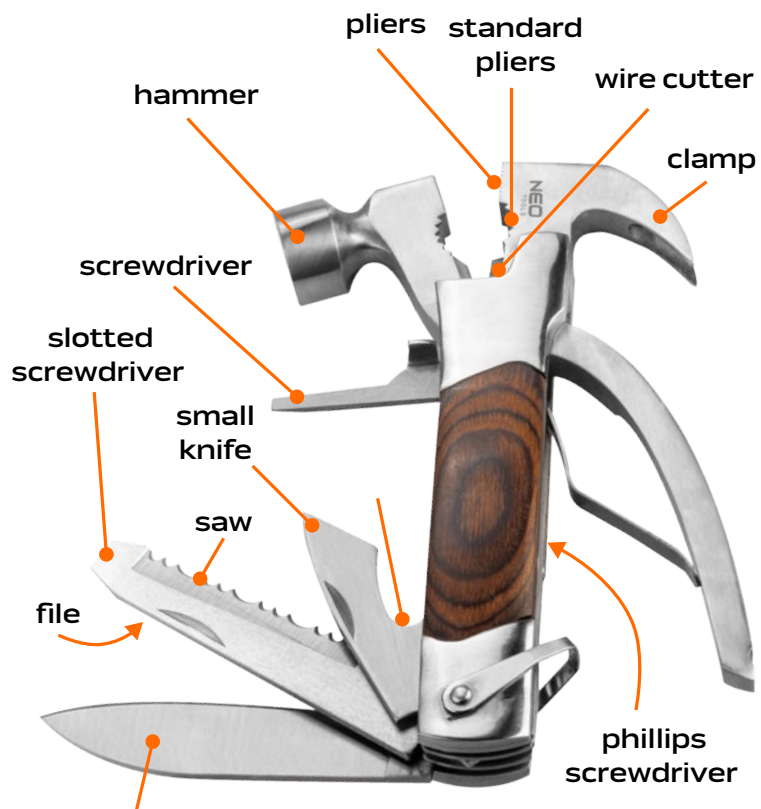

Ref.	Ref. Icon	EAN
63-154		5907558482041

MULTITOOL 11 IN 1

stainless steel; wooden handle, nylon pouch with belt strap

Ref.		EAN
63-112	6/24	5907558453591

MULTITOOL 13 W 1

13in1 STAINLESS steel +

stainless steel; wooden handle,
nylon pouch with belt strap