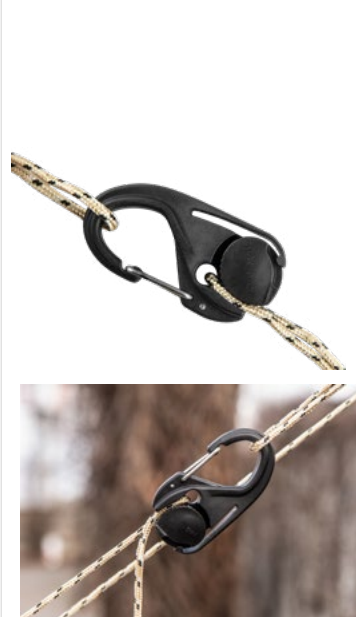

-  OUTDOOR NEO
-  x2
-  15 HOLES
-  2.5 m
-  CAPACITY 300 kg

Ref.		EAN
63-141	1/50	5907558454239

CORD TENSIONER

-  OUTDOOR NEO
-  FOR 2.0-5.0 mm ROPE
-  x2
-  2 EASY USE SYSTEMS
-  INCLUDED ROPE Ø 3.7 mm 1.5m