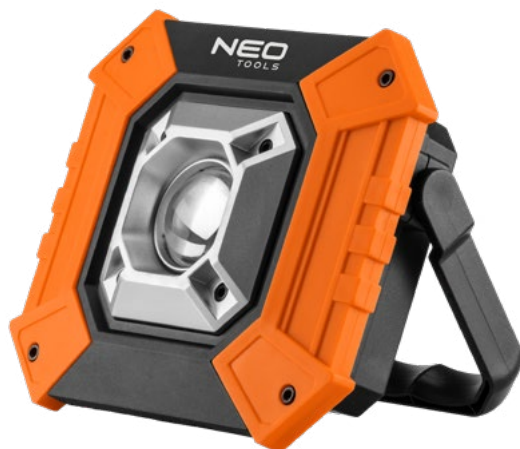

2 selectable light modes: 100%, 50%
Impact-toughened corners

Ref. EAN
99-039 1/12 5907558452303

FLOODLIGHT BATTERIES

1st click:

2nd click:

3rd click:

4th click: OFF

10W
750
max lm