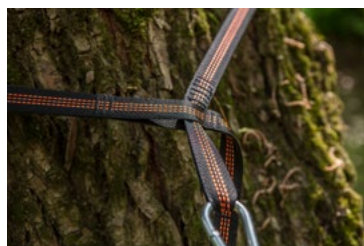

-  OUTDOOR NEO
-  x2
-  15 HOLES
-  2.5 m
-  CAPACITY 300 kg

Ref.		EAN
63-141	1/50	5907558454239

CORD TENSIONER

-  OUTDOOR NEO
-  FOR 2.0-5.0 mm ROPE
-  x2
-  2 EASY USE SYSTEMS
-  INCLUDED ROPE Ø 3.7 mm 1.5m