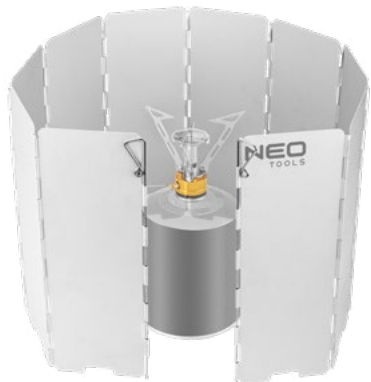

BURNER TORCH WIND GUARD