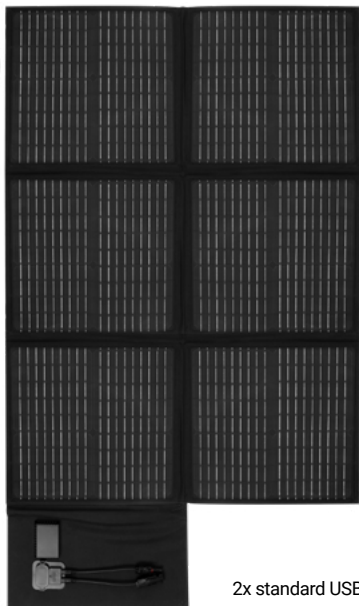

Ref. EAN
90-140 1/24 5907558466171

PORTABLE SOLAR PANEL

120 W max **18V**
2xUSB +USB C **CARRY BAG**
 OPEN: 1316x 762x 15 mm
 FOLDED: 380x 370x 50 mm

INCLUDES:
 MC4 cable (6m)
 crocodile clips (30cm cable)
 solar charge controller